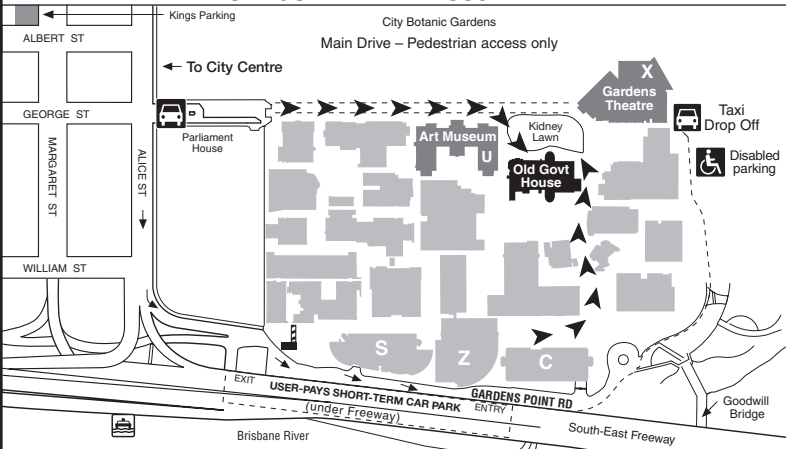

OLD GOVERNMENT HOUSE MAP

LEGEND

- Pedestrian access
- Taxi drop-off and passenger set-down
- Disabled parking
- CityCat terminal